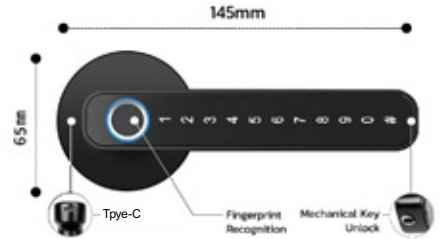

SMART HANDLE LOCK 406 406 Plus

6500

406

Black

60mm single latch

406 Plus

Black

suitable for 85 series mortise