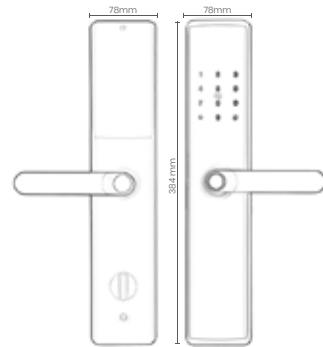

EXTERIOR SMART DOOR LOCK 923

923

M.R.P.

11000

Black

-10 language voice (Tuya WiFi Version)

Unlocking Ways

Product Features

PARAMETER:

Version	Standard,Tuya(WiFi),TTLOCK(BT)
Material	Steel
Dimension	384mm(H)*78mm(W)*24mm(T)
Power Supply	4pcs AA battery
Suitable For Door Thickness	40-120mm
Capacity	250(Fingerprint+Password+Card)