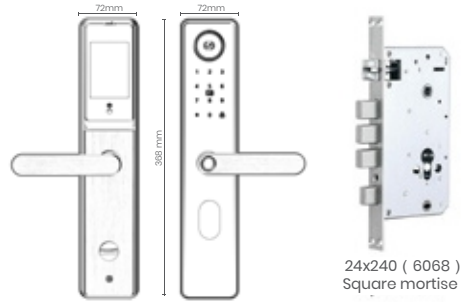

Temporary Password

Normal Open Mode

Emergency Charging

PARAMETER:

Version	Standard,Tuya(WiFi),TTLOCK(BT)
Material	Steel
Dimension	384mm(H)*78mm(W)*24mm(T)
Power Supply	4pcs AA battery
Suitable For Door Thickness	40-120mm
Capacity	250(Fingerprint+Password+Card)

EXTERIOR SMART DOOR LOCK 933

933

12000

M.R.P.

- 9 language voice (optional)

24x240 (6068) Square mortise

Unlocking Ways

Product Features

PARAMETER:

Version	Tuya(WiFi)
Material	Aluminium Alloy
Dimension	368mm(H)*72mm(W)*20mm(T)
Power Supply	1000mAh lithium battery+4*AA batteries
Suitable For Door Thickness	30-120mm
Capacity	300(Fingerprint+Password+Card)

- 9 language voice (optional)

24x240 (6068) Square mortise

PARAMETER:

Version	Tuya(WiFi)
Material	Aluminium Alloy
Dimension	390mm(H)*75mm(W)*68mm(T)
Power Supply	8pcs AA battery
Suitable For Door Thickness	40-120mm
Capacity	100Fingerprint+100Password+100Card