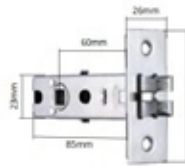

60mm single latch