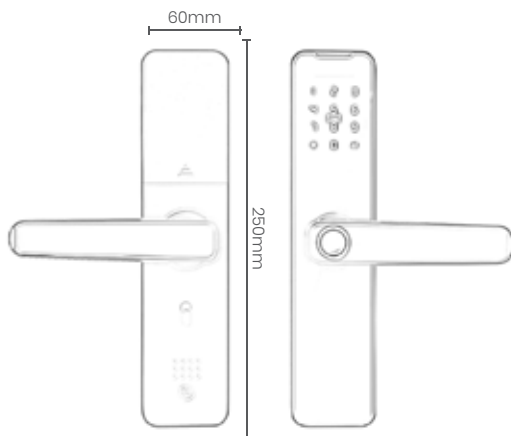

Pilas Hardware

SMART LOCKS CATALOG

INDOOR & APARTMENT SMART LOCK 620 9900

Black
Copper

- 10 languages version (Tuya WiFi Version)

22*160 (5050) 22*240 (5572) 22*240 (5050) 22*240 (3585) 22*240 (4585) 22*240 (5085) 22*240 (6085)

BT Connection

Normal Open Mode

Low Power Reminder

Emergency Charging

PARAMETER:

Material	Standard, Tuya (WiFi), TTlock (BT), Zigbee
Dimension	Aluminium Alloy
Power Supply	250mm(H)*60mm(W)*21mm(T)
Suitable For Door Thickness	4pcs AAA battery
Capacity	30-60mm (default) , 60-100mm (optional)
	300 (Fingerprint+Password+Card)

PARAMETER:

Version	Tuya(WiFi)
Material	Aluminium Alloy
Dimension	368mm(H)*72mm(W)*20mm(T)
Power Supply	1000mAh lithium battery+4*AA batteries
Suitable For Door Thickness	30-120mm
Capacity	300(Fingerprint+Password+Card)

- 9 language voice (optional)

24x240 (6068) Square mortise

PARAMETER:

Version	Tuya(WiFi)
Material	Aluminium Alloy
Dimension	390mm(H)*75mm(W)*68mm(T)
Power Supply	8pcs AA battery
Suitable For Door Thickness	40-120mm
Capacity	100Fingerprint+100Password+100Card