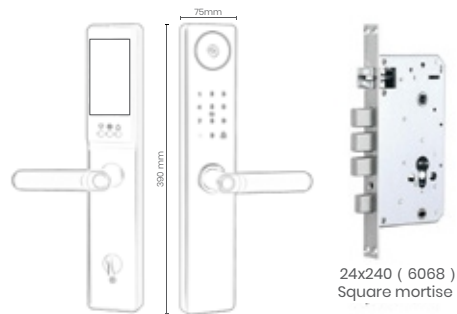

EXTERIOR SMART DOOR LOCK 933

933

12000

M.R.P.

- 9 language voice (optional)

24x240 (6068) Square mortise

Unlocking Ways

Product Features

PARAMETER:

Version	Tuya(WiFi)
Material	Aluminium Alloy
Dimension	368mm(H)*72mm(W)*20mm(T)
Power Supply	1000mAh lithium battery+4*AA batteries
Suitable For Door Thickness	30-120mm
Capacity	300(Fingerprint+Password+Card)

- 9 language voice (optional)

24x240 (6068) Square mortise

PARAMETER:

Version	Tuya(WiFi)
Material	Aluminium Alloy
Dimension	390mm(H)*75mm(W)*68mm(T)
Power Supply	8pcs AA battery
Suitable For Door Thickness	40-120mm
Capacity	100Fingerprint+100Password+100Card