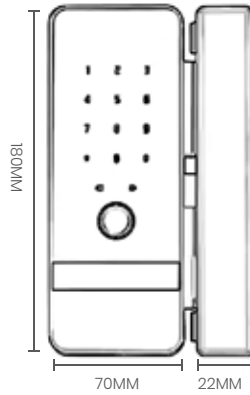

BT Connection

Normal Open Mode

Low Power Reminder

Emergency Charging

PARAMETER:

Material	Standard, Tuya (WiFi), TTlock (BT), Zigbee
Dimension	Aluminium Alloy
Power Supply	250mm(H)*60mm(W)*21mm(T)
Suitable For Door Thickness	4pcs AAA battery
Capacity	30-60mm (default) , 60-100mm (optional)
	300 (Fingerprint+Password+Card)

SMART GLASS LOCK 255

M.R.P.

11000

Remote Control (optional)

Black

Suitable for various scenarios

Indoor switch lock
Normal opening/automatic locking/
one-click unlocking mode switch
(Restore factory mode)

Unlocking Ways

Temporary Password

Doorbell Function

Automatic Lock/Unlock

PARAMETER:

Version	Tuya (BT)
Material	ABS+Alloy+Acrylic
Dimension	180mm(H)*70mm(W)*26mm(T)
Power Supply	4*AA batteries
Suitable For Door Thickness	10-12mm
Capacity	100Fingerprint/1000Password/1000Card